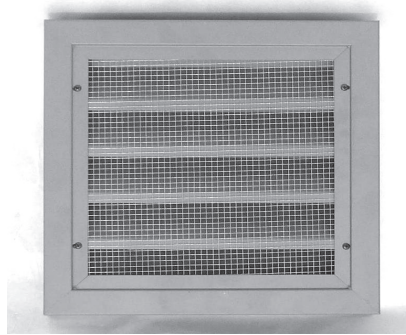

Exterior "Z" Louver with Bird Screen For Exterior Applications

SPECIFICATIONS:

Material:	20 gauge frame and 18 gauge blades galvanized sheet metal for exterior applications.
Construction:	Louvers: Louvers: "Z" blades with 1" blade spacing are attached by interlocking construction to the 1" deep, welded frame. Non-vision. Frame: 2" trim, mitered and welded corners. Screws fasten through frame into louver core, leaving exterior side of frame free of fasteners.
Door:	1-3/4" Doors. Door cutout = order size.
Fasteners:	Phillips head screws #8 x 3/4".
Finish:	Powder coat gray primer.
Free Flow Area:	50% free area.
Screens:	Bird Screen Standard on interior side of louver. 18x14 galvanized mesh insect screen installed in removable frame.

OPTIONAL FEATURES AT AN ADDITIONAL COST:

Finishes & Materials:	<input type="checkbox"/> (S) 18 gauge stainless steel, #4 finish <input type="checkbox"/> (CRS) 16 gauge CRS <input type="checkbox"/> Special order colors. Please provide color chip.
Fasteners:	<input type="checkbox"/> Torx <input type="checkbox"/> Hex head <input type="checkbox"/> Other: _____
Insect Screen:	<input type="checkbox"/> 18x14 mesh insect screen installed with rivets or screws. <input type="checkbox"/> aluminum <input type="checkbox"/> bronze <input type="checkbox"/> fiberglass <input type="checkbox"/> stainless
Custom Size:	<input type="checkbox"/> Width: _____ x Height: _____ (Will be quoted by factory)