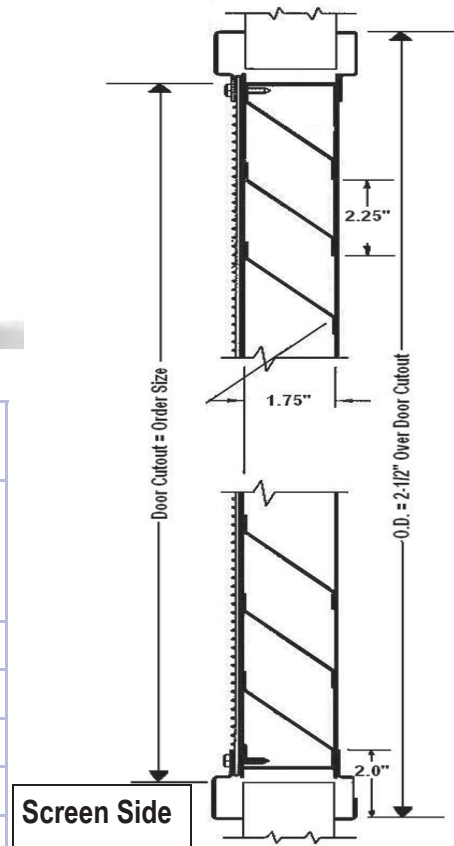

Exterior "Z" Louver with Bird Screen For Exterior Applications

SPECIFICATIONS:

Material:	20 gauge frame and 18 gauge blades galvanized sheet metal for exterior applications.
Construction:	Louvers: Louvers: "Z" blades with 1" blade spacing are attached by interlocking construction to the 1" deep, welded frame. Non-vision. Frame: 2" trim, mitered and welded corners. Screws fasten through frame into louver core, leaving exterior side of frame free of fasteners.
Door:	1-3/4" Doors. Door cutout = order size.
Fasteners:	Phillips head screws #8 x 3/4".
Finish:	Powder coat gray primer.
Free Flow Area:	50% free area.
Screens:	Bird Screen Standard on interior side of louver. 18x14 galvanized mesh insect screen installed in removable frame.

OPTIONAL FEATURES AT AN ADDITIONAL COST:

Finishes & Materials:	<input type="checkbox"/> (S) 18 gauge stainless steel, #4 finish <input type="checkbox"/> (CRS) 16 gauge CRS <input type="checkbox"/> Special order colors. Please provide color chip.
Fasteners:	<input type="checkbox"/> Torx <input type="checkbox"/> Hex head <input type="checkbox"/> Other: _____
Insect Screen:	<input type="checkbox"/> 18x14 mesh insect screen installed with rivets or screws. <input type="checkbox"/> aluminum <input type="checkbox"/> bronze <input type="checkbox"/> fiberglass <input type="checkbox"/> stainless
Custom Size:	<input type="checkbox"/> Width: _____ x Height: _____ (Will be quoted by factory)

Standard Sizes Rough Opening Width x Height	
Size	Size
12" x 12"	24" x 60"
12" x 18"	24" x 64"
18" x 12"	24" x 72"
15" x 80"	24" x 80"
18" x 60"	36" x 60"
18" x 64"	36" x 64"
18" x 72"	36" x 72"
20" x 64"	36" x 76"
20" x 80"	36" x 84"
24" x 24"	