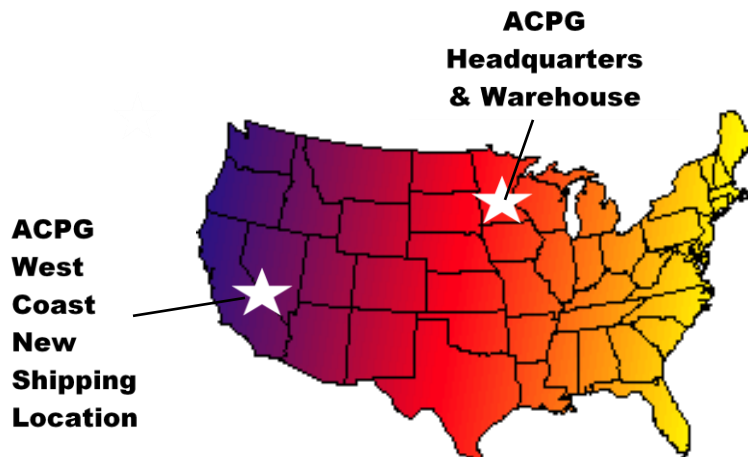

www.activarcpg.com

Construction Products Group

4450 West 78th Street Circle • Bloomington, MN 55435 • 952-835-6860

New Hiawatha & Air Louvers US32D Kickplate Program

STOCKED SIZES

8" x 34" ★ 10" x 34" ★ 12" x 34"
48 Hour Shipping from 2 Locations

OTHER SIZES & SPECIALS

Shipping from MN or CA in
5 Business Days

**Combine: Add to your Kickplate, Lite, Louver, Glazing or Pulls
Order to Achieve Freight Allowed**